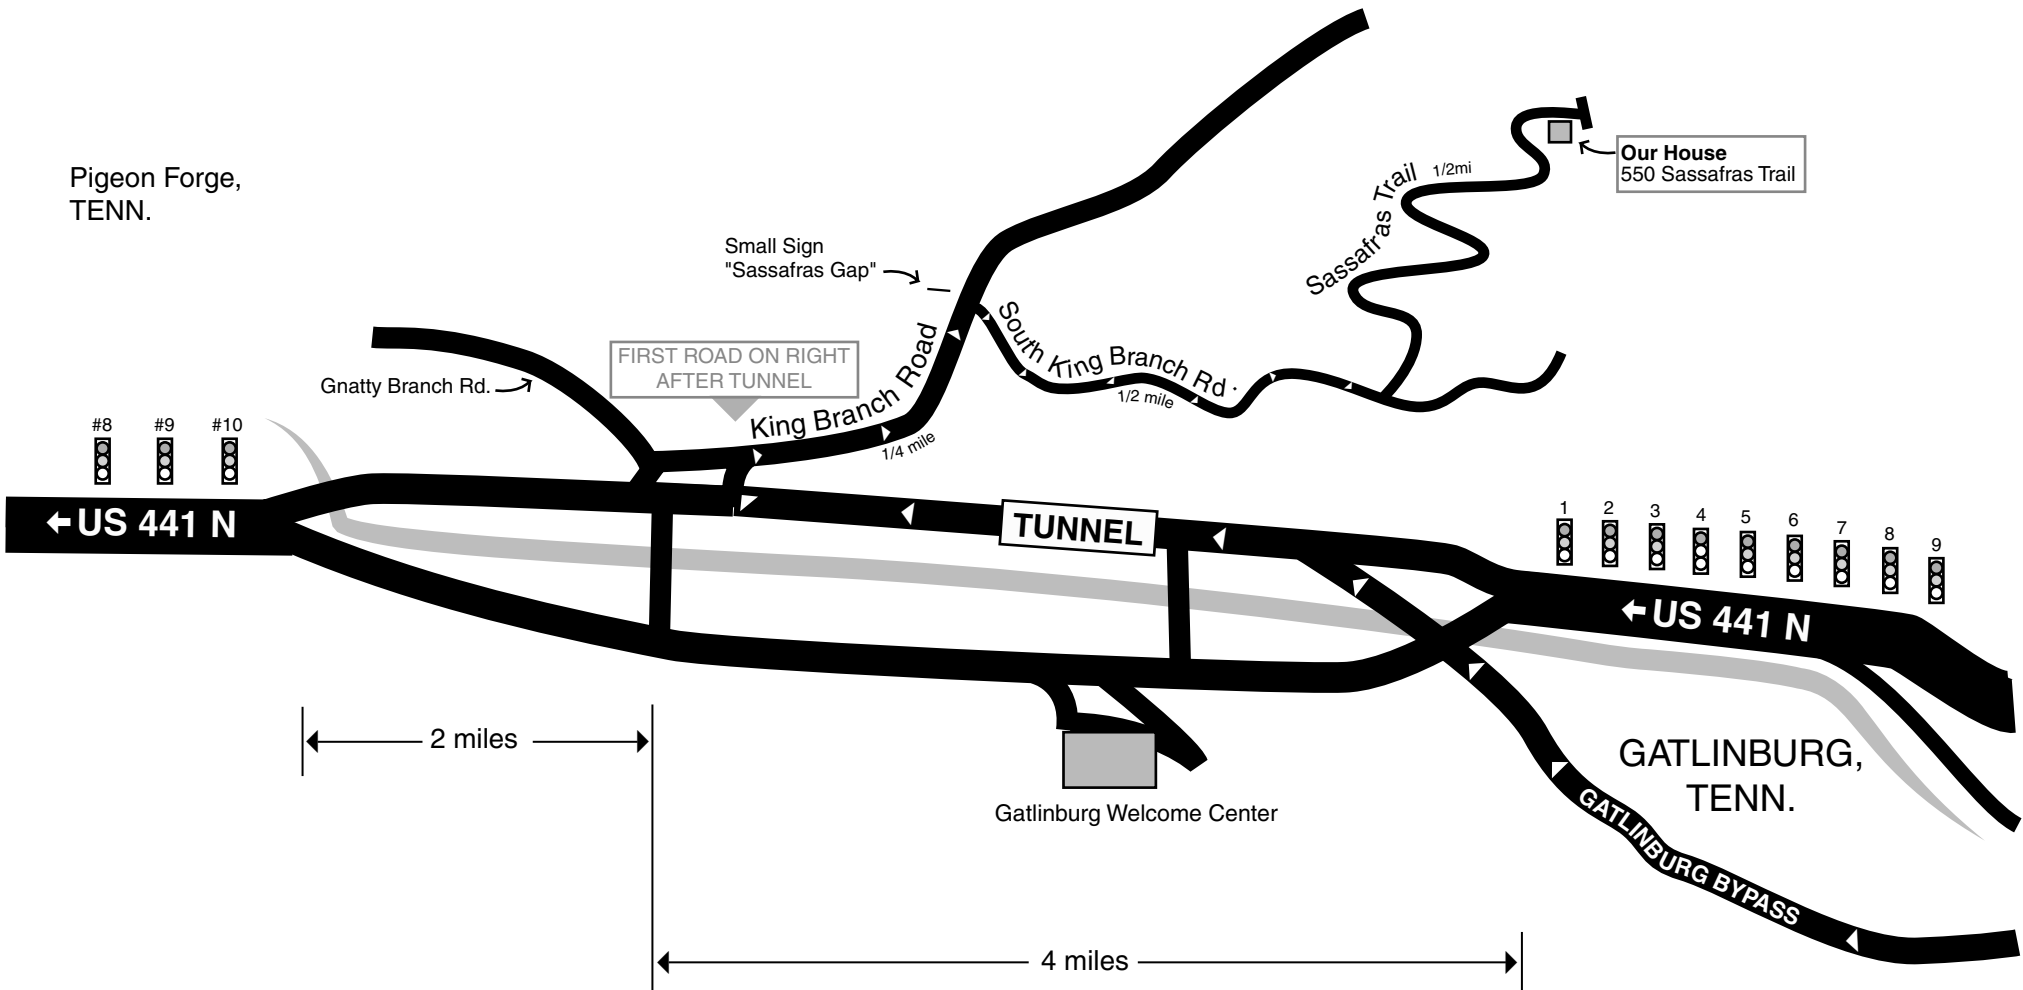

Pigeon Forge,  
TENN.

2 miles

4 miles

Gatlinburg Welcome Center

GATLINBURG,  
TENN.

GATLINBURG BYPASS

Our House  
550 Sassafra Trail

John or Jane Merck  
1 (800) 892-2933-00

VACATIONS  
*By Merck*